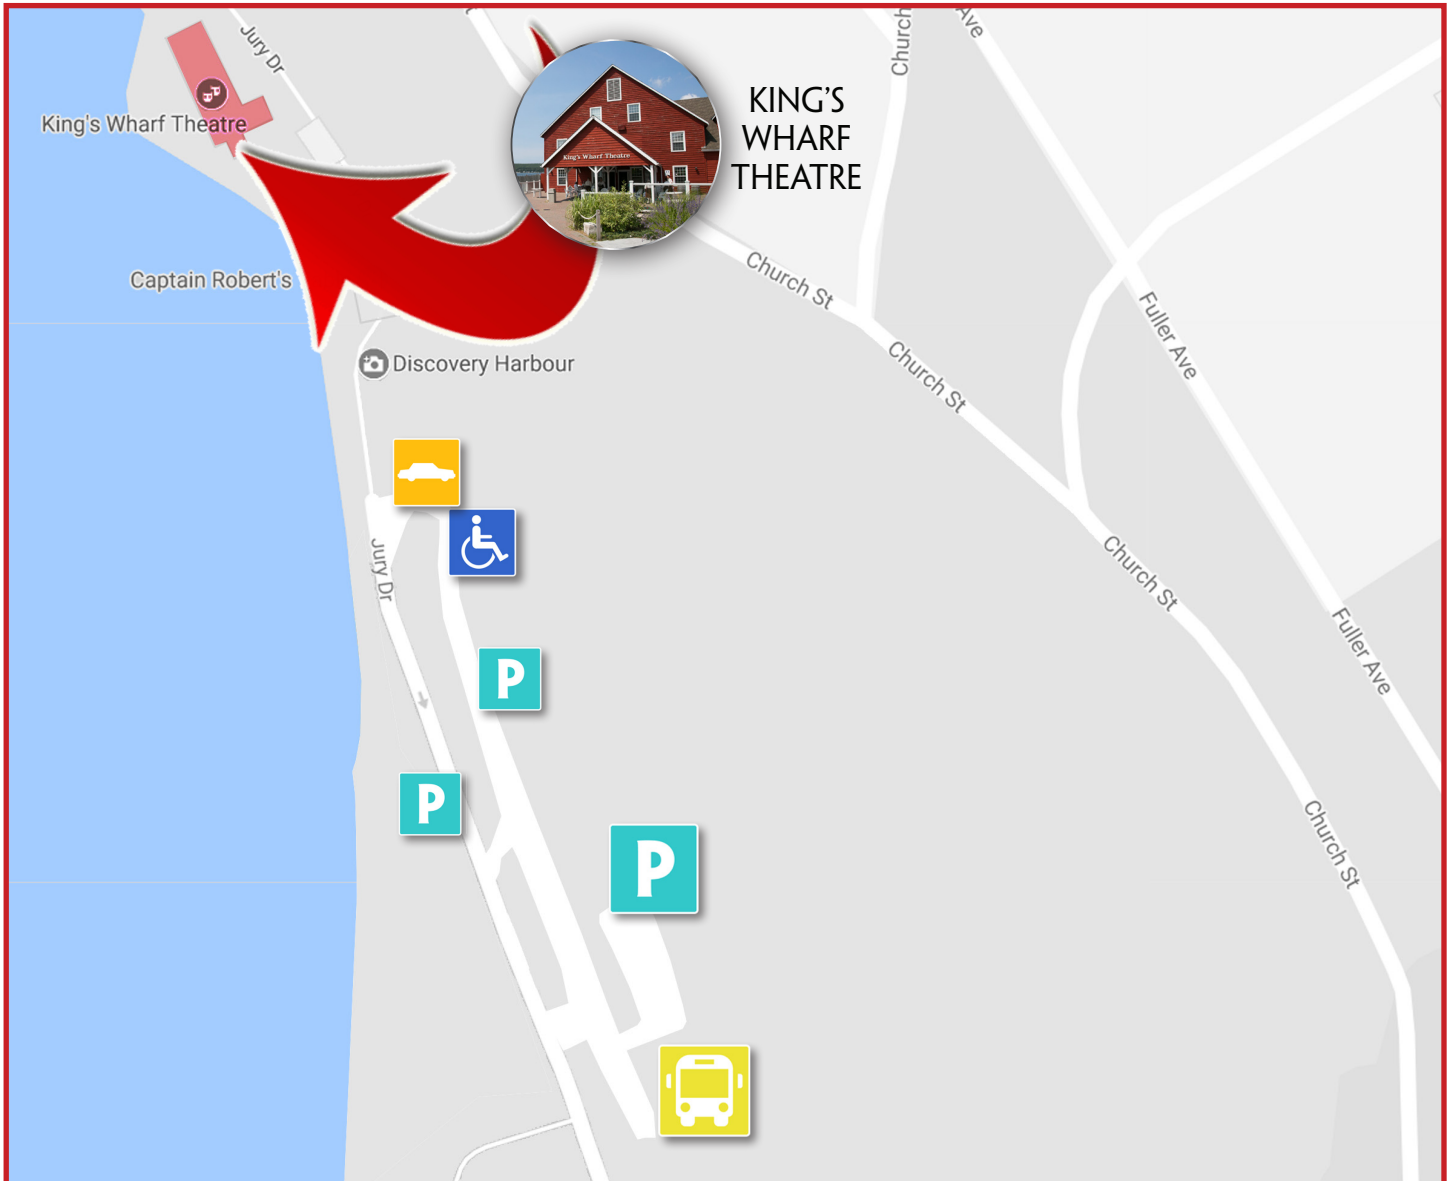

KING'S WHARF THEATRE

PARKING MAP

PARKING MAP LEGEND

Bus Parking

Accessible Parking

Free Theatre Parking

Drop off Location
and Shuttle Location

KING'S WHARF THEATRE